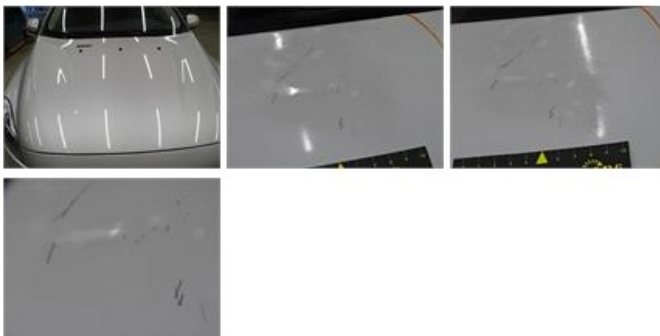

Degree of wear

	205/55/16/91 V LightMetal			
Summer tyres:	Fr.L.	Continental: 4 mm	Fr.R.	Continental: 4 mm
	Re.L.	Continental: 4 mm	Re.R.	Continental: 4 mm

Assistance equipment

Repair kit	Yes	Compressor	Yes
------------	------------	------------	------------

Alloy rim R L, Scratch(es), LI - Repair and paint (complete) 95,00

Roof, Scratch(es), LI - Repair and paint (complete) 481,50

Alloy rim F R, Scratch(es), LI - Repair and paint (complete) 95,00

Bonnet, Scratch(es), LI - Repair and paint (complete) 290,08

Tailgate, Bad repair, Acceptable 0,00

Windscreen, Stone chip(s), Acceptable 0,00

No pictures to display

Roof pillar L, Scratch(es), LI - Repair and paint (complete) 220,18