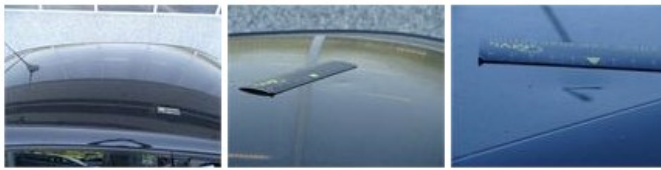

Front bumper, Scratch(es), Acceptable 0,00

No pictures to display

Roof, Dent(s), PDR - Knock out without painting 122,40

Wing F R, Scratch(es), LI - Repair and paint (complete) 220,18

Ceiling, Stain, Acceptable 0,00