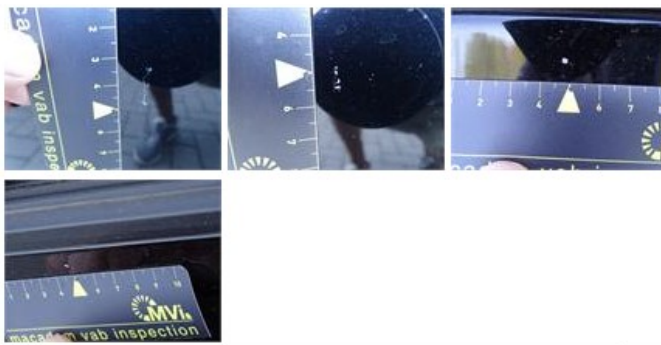

Door R L, Scratch(es), Acceptable 0,00