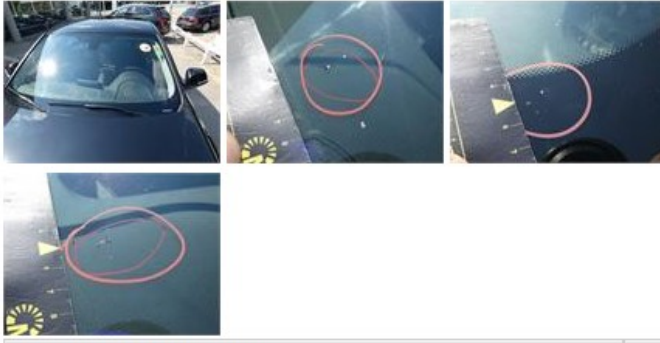

Windscreen, Stone chip(s), E - Replace

0,00

Seat cover F R, Stain, Cleaning

25,00