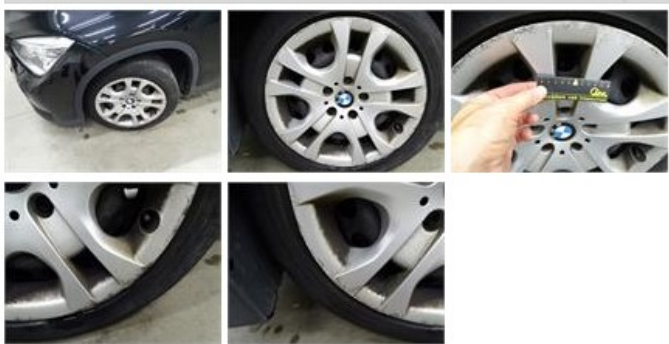

Windscreen, Damaged, E - Replace	487,20