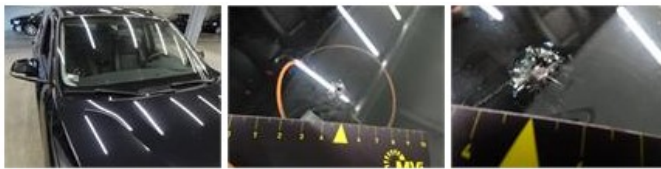

Door R R, Scratch(es), Acceptable 0,00

No pictures to display

Bumper R, Scratch(es), LI - Repair and paint (complete) 211,80

Wheel cover R R, Damaged, E - Replace 30,00

Floor covering F L, Hole, E - Replace 252,00

Front bumper, Scratch(es), It - Spot repair 115,56

Wheel cover F R, Damaged, E - Replace 30,00

Roof, Scratch(es), LI - Repair and paint (complete) 481,50