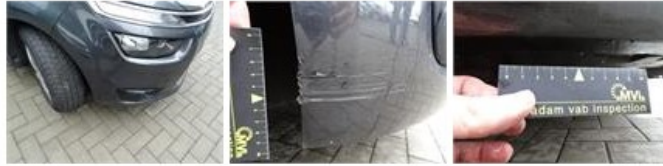

Wing R R, Dent(s) and scratch(es), LI - Repair and paint (complete) 356,20