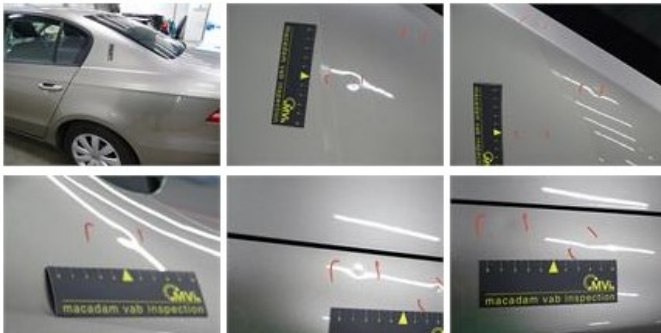

Door F R, Scratch(es), LI - Repair and paint (complete) 318,35