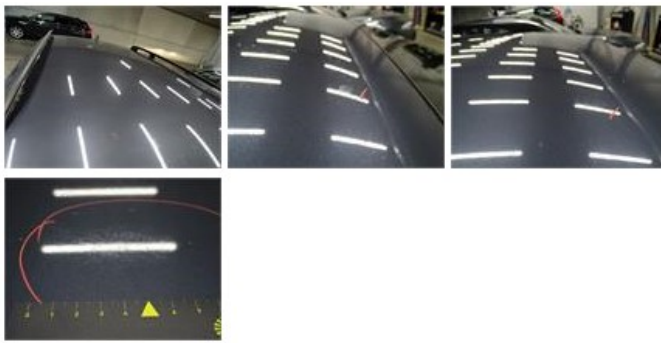

Bumper R, Scratch(es), LI - Repair and paint (complete) 211,80