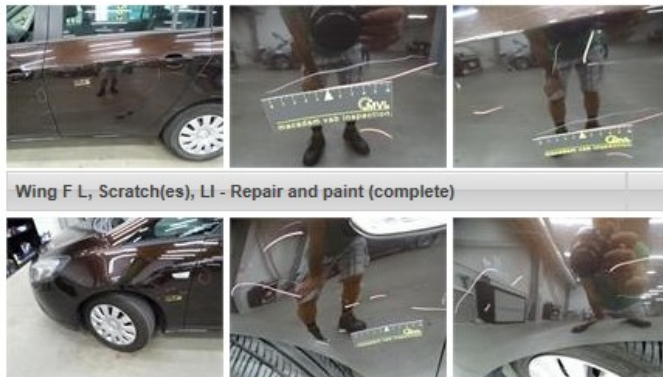

Tailgate, Scratch(es), Acceptable 0,00