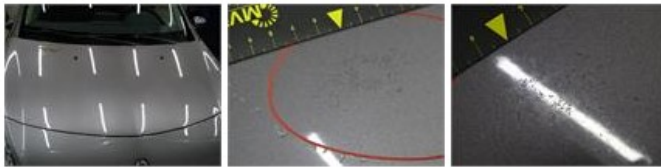

Bonnet, Chemical polution, LI - Repair and paint (complete) 232,06

Roof, Scratch(es), Acceptable 0,00

No pictures to display

Tailgate, Scratch(es), Acceptable 0,00

No pictures to display

Wing R L, Scratch(es), Acceptable 0,00