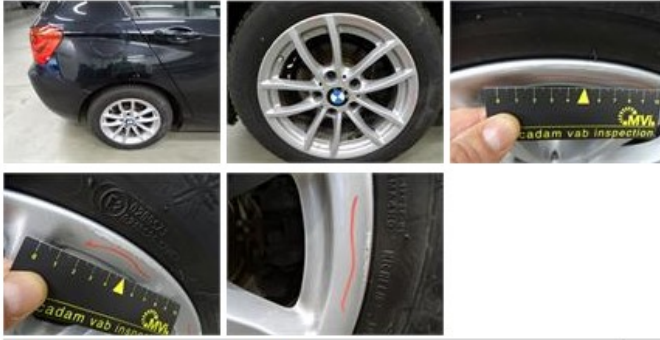

BMW 1 HATCH: 1NPH482			
Vinnnumber:	WBA1V91060V737163	Versionname:	1.5 116D
First Registrationdate:	1/04/2016		EFFICIENTDYNAMICS
Expertise Mileage:	54409		EDIT. (85KW)
Bodytype:		Fiscalpower:	
Gearbox:	MAN 6 VIT	Power Kw:	85
Transmission:		Body color:	Black
Fueltype:	Diesel	Paint type:	Metalic
Battery functioning:	Yes	Rims summer:	Aluminium
Number of doors:	5	Oil level:	OK
Number of seats:	5	Parking lot:	1215
Number head rests:	5		
Rims summer:	Aluminium		
Category:	Passenger Car		
Oil level:	OK		
Registration Certificate Car (BE):	Yes		

Degree of wear			
Winter tyres:	205/55/16/91 T LightMetal		
	Fr.L.	Fr.R.	Michelin: 6 mm
	Re.L.	Re.R.	Michelin: 7 mm

Assistance equipment			
Repair kit	Yes	Compressor	Yes
Total cost ex VAT			190,00
Alloy rim F L, Scratch(es), LI - Repair and paint (complete)			95,00

Door F R, Dent(s), Acceptable	0,00
-------------------------------	------

Alloy rim R R, Scratch(es), LI - Repair and paint (complete)

95,00

Bumper R, Scratch(es), Acceptable

0,00

No pictures to display