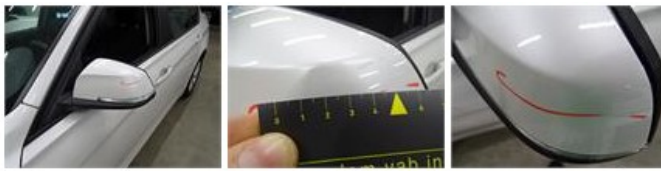

Foglight R, Broken, E - Replace 138,00

Bonnet, Dent(s), Acceptable 0,00

No pictures to display

Front bumper, Scratch(es), Acceptable 0,00

No pictures to display

Tailgate, Dent(s) and scratch(es), LI - Repair and paint (complete) 301,68

Alloy rim R R, Scratch(es), Acceptable 0,00

No pictures to display

Alloy rim F L, Scratch(es), LI - Repair and paint (complete) 95,00

Bumper R, Scratch(es), LI - Repair and paint (complete) 211,80

Door F L, Dent(s) and scratch(es), LI - Repair and paint (complete) 318,35

Roof, Hail damage, PDR - Hail 400,00