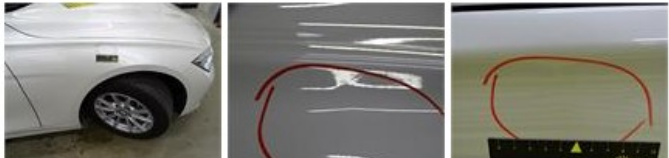

Rearview mirror housing L, Scratch(es), LI - Repair and paint (complete)	115,56