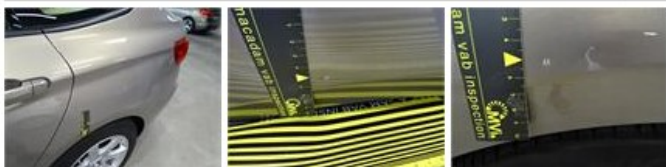

Front bumper, Scratch(es), LI - Repair and paint (complete)	211,80