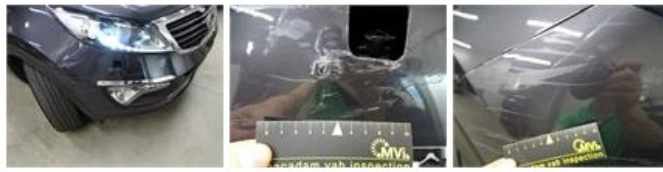

Front bumper, Dent(s) and scratch(es), Le - Replace and paint 735,00

Door R R, Dent(s) and scratch(es), LI - Repair and paint (complete) 318,35