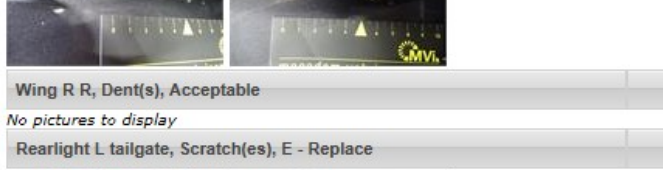

Door R R, Dent(s) and scratch(es), LI - Repair and paint (complete) 318,35

Rocker panel inner R R, Dent(s), LI - Repair and paint (complete) 115,56

Door R R, Dent(s) and scratch(es), LI - Repair and paint (complete) 318,35

Wing R R, Dent(s), Acceptable 0,00