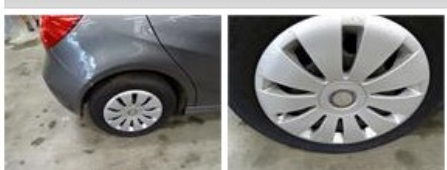

Wheel cover F R, Scratch(es), E - Replace	30,00