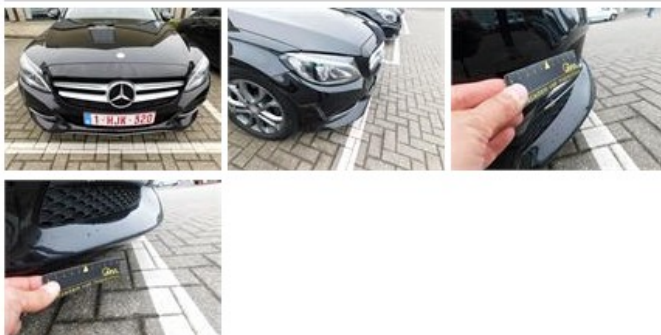

Assistance equipment

Repair kit	No	Compressor	Yes

Total cost ex VAT **216,70**

Front bumper, Scratch(es), It - Spot repair **125,16**