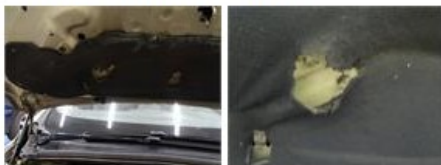

Door R R, Scratch(es), Acceptable	0,00

No pictures to display