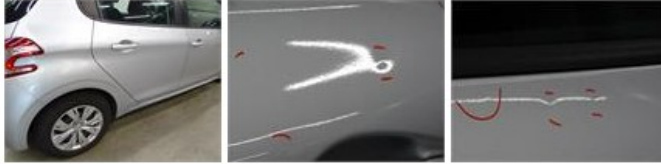

Door R R, Dent(s), PDR - Knock out without painting 221,40