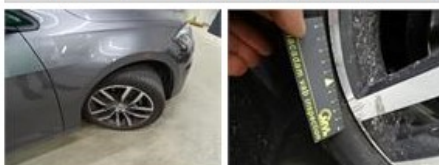

Ignition key, Missing, E - Replace		150,00
<i>No pictures to display</i>		
Front bumper, Scratch(es), LI - Repair and paint (complete)		211,80