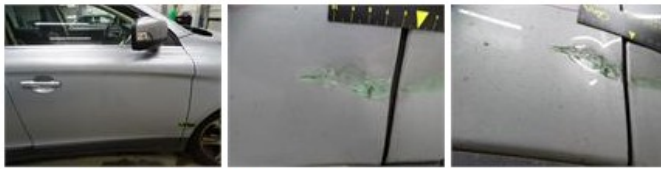

Front bumper, Scratch(es), LI - Repair and paint (complete) 254,16