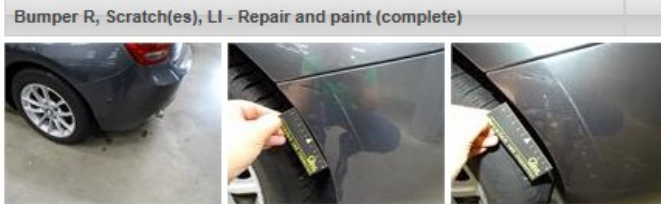

Alloy rim R L, Scratch(es), LI - Repair and paint (complete) 95,00

Bonnet, Chemical pollution, LI - Repair and paint (complete) 290,08

Door F R, Dent(s), Acceptable 0,00

No pictures to display

Bumper R, Scratch(es), LI - Repair and paint (complete) 211,80

Alloy rim F L, Scratch(es), LI - Repair and paint (complete) 95,00

Bumper F L, Scratch(es), Acceptable 0,00

No pictures to display

Alloy rim R R, Scratch(es), LI - Repair and paint (complete) 95,00

Wing R L, Dent(s) and scratch(es), Acceptable 0,00