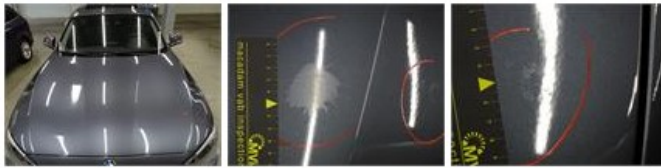

Alloy rim R L, Scratch(es), LI - Repair and paint (complete) 95,00

Bonnet, Chemical pollution, LI - Repair and paint (complete) 290,08

Door F R, Dent(s), Acceptable 0,00

No pictures to display

Bumper R, Scratch(es), LI - Repair and paint (complete) 211,80