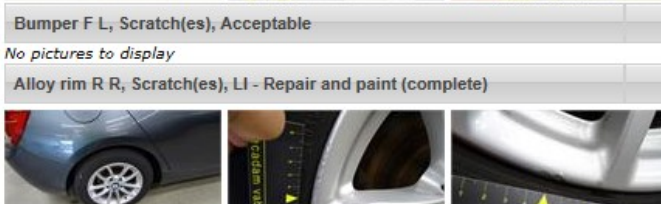

Alloy rim R L, Scratch(es), LI - Repair and paint (complete) 95,00

Bonnet, Chemical pollution, LI - Repair and paint (complete) 290,08

Door F R, Dent(s), Acceptable 0,00

No pictures to display

Bumper R, Scratch(es), LI - Repair and paint (complete) 211,80

Alloy rim F L, Scratch(es), LI - Repair and paint (complete) 95,00

Bumper F L, Scratch(es), Acceptable 0,00

No pictures to display

Alloy rim R R, Scratch(es), LI - Repair and paint (complete) 95,00

Wing R L, Dent(s) and scratch(es), Acceptable 0,00