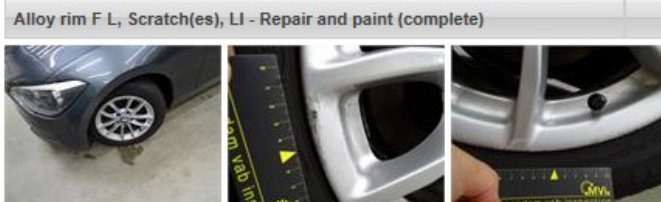

Alloy rim R L, Scratch(es), LI - Repair and paint (complete) 95,00

Bonnet, Chemical pollution, LI - Repair and paint (complete) 290,08

Door F R, Dent(s), Acceptable 0,00

No pictures to display

Bumper R, Scratch(es), LI - Repair and paint (complete) 211,80

Alloy rim F L, Scratch(es), LI - Repair and paint (complete) 95,00

Bumper F L, Scratch(es), Acceptable 0,00

No pictures to display

Alloy rim R R, Scratch(es), LI - Repair and paint (complete) 95,00

Wing R L, Dent(s) and scratch(es), Acceptable 0,00