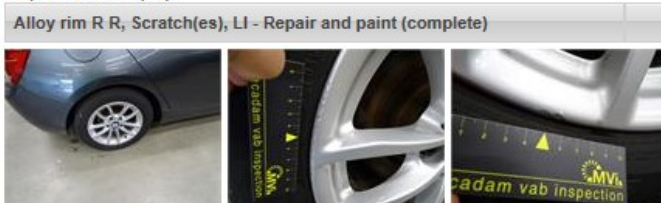

Alloy rim R L, Scratch(es), LI - Repair and paint (complete) 95,00

Bonnet, Chemical pollution, LI - Repair and paint (complete) 290,08

Door F R, Dent(s), Acceptable 0,00

No pictures to display

Bumper R, Scratch(es), LI - Repair and paint (complete) 211,80

Alloy rim F L, Scratch(es), LI - Repair and paint (complete) 95,00

Bumper F L, Scratch(es), Acceptable 0,00

No pictures to display

Alloy rim R R, Scratch(es), LI - Repair and paint (complete) 95,00

Wing R L, Dent(s) and scratch(es), Acceptable 0,00