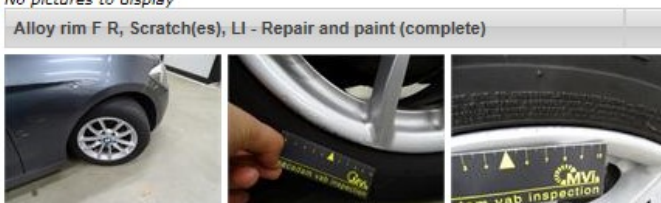

Alloy rim F R, Scratch(es), LI - Repair and paint (complete) 95,00

Door panel R R, Scratch(es), Acceptable 0,00

No pictures to display