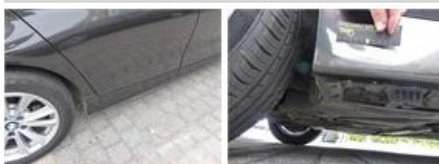

Degree of wear

	225/55/17/97 Y LightMetal			
Summer tyres:	Fr.L.	Pirelli: 3 mm	Fr.R.	Pirelli: 3 mm
	Re.L.	Continental: 4 mm	Re.R.	Continental: 4 mm

Assistance equipment

Repair kit	No	Compressor	No
Total cost ex VAT			1180,92
Sill outer R, Scratch(es), It - Spot repair			115,56