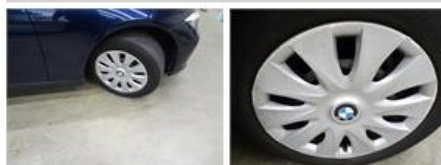

Rearview mirror housing R, Scratch(es), Acceptable	0,00

No pictures to display

Bumper R, Dent(s) and scratch(es), LI - Repair and paint (complete)	211,80