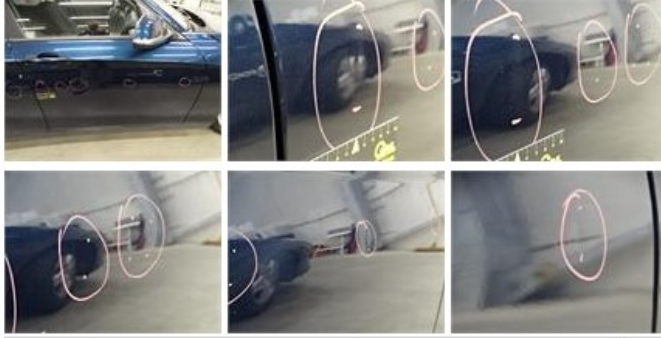

Door F L, Scratch(es), Acceptable	0,00
<i>No pictures to display</i>	
Alloy rim F R, Scratch(es), LI - Repair and paint (complete)	95,00

Alloy rim R R, Scratch(es), LI - Repair and paint (complete) 95,00

Door R L, Dent(s), Acceptable 0,00

No pictures to display

Door F R, Dent(s), LI - Repair and paint (complete) 318,35

Wing R R, Dent(s), Acceptable 0,00

No pictures to display