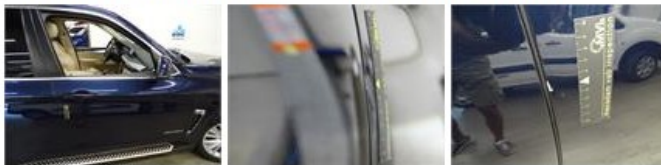

No pictures to display

Bumper R, Broken, Le - Replace and paint 766,80

Tyre R R, Missing, E - Replace 153,60

Wing R R, Scratch(es), Acceptable 0,00

No pictures to display

Door F R, Dent(s) and scratch(es), LI - Repair and paint (complete) 382,02