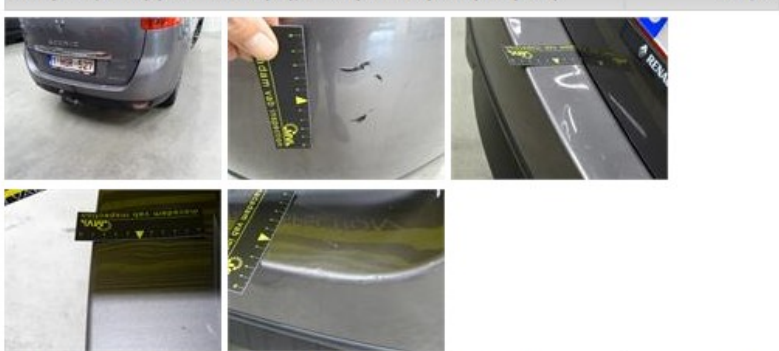

Alloy rim F R polished, Scratch(es), LI - Repair and paint (complete)	95,00