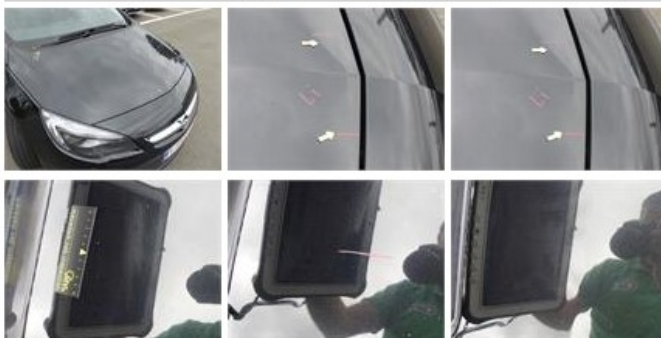

Assistance equipment

Repair kit	Yes	Compressor	Yes

Total cost ex VAT **1598,54**

Bonnet, Dent(s) and scratch(es), LI - Repair and paint (complete) **314,08**