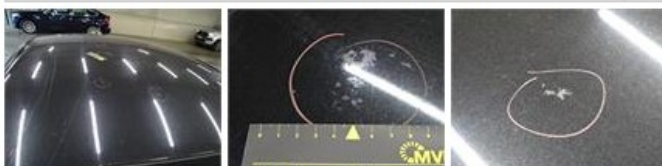

Roof, Chemical pollution, LI - Repair and paint (complete)	481,50