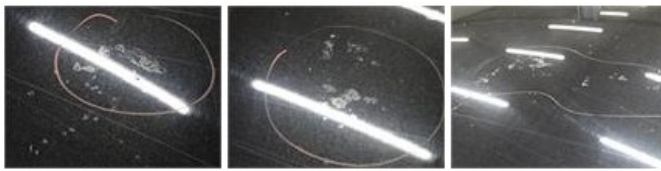

Bonnet, Stone chip(s), Acceptable 0,00

No pictures to display

Tailgate, Scratch(es), Acceptable 0,00

No pictures to display

Door F R, Scratch(es), Acceptable 0,00

No pictures to display

Wing R R, Scratch(es), LI - Repair and paint (complete) 308,20