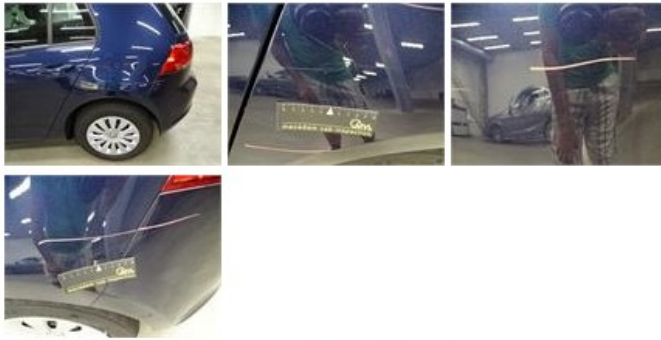

Wing R L, Scratch(es), LI - Repair and paint (complete) 300,20