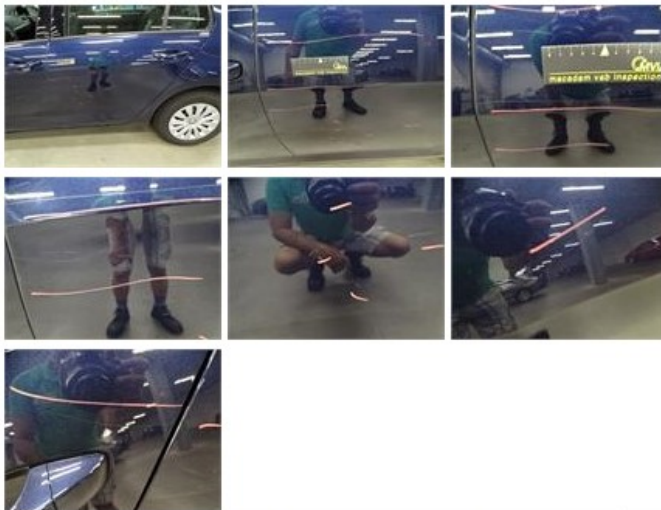

Wing R R, Scratch(es), Acceptable 0,00

No pictures to display

Door R L, Scratch(es), LI - Repair and paint (complete) 318,35