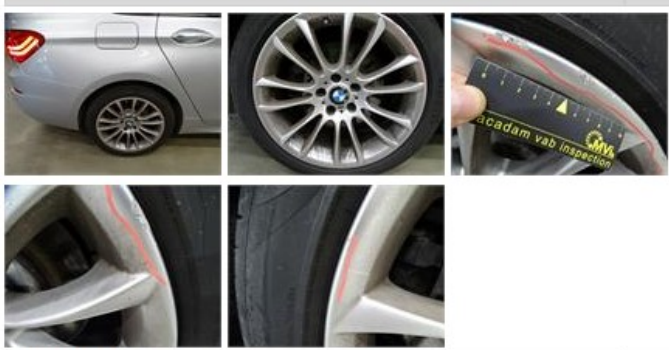

BMW 5 : 1TEW200			
Vinnumber:	WBA5N21070GJ87548	Versionname:	
First Registrationdate:	24/02/2015	Fiscalpower:	
Expertise Mileage:	84312	Power Kw:	135
Bodytype:		Body color:	Silver
Gearbox:	Automatic	Paint type:	Metalic
Transmission:		Rims summer:	Aluminium
Fueltype:	Diesel	Oil level:	OK
Battery functioning:	Yes	Parking lot:	4720
Number of doors:	5		
Number of seats:	5		
Number head rests:	5		
Rims summer:	Aluminium		
Category:	Passenger Car		
Oil level:	OK		
Registration Certificate Car (BE):	Yes		

Options			
Radio CD		Sun Roof electric	
Windows electric F		Panoramic roof	
Windows electric R		Central consol F	
Cruise Control		Front parking sensors	
Steering wheel multifunctional		Rear parking sensors	
Seats F heated		Type of Tow bar	No Tow bar
Type of headlighting	Headlighting LED		
Type of GPS	GPS big screen color		
Type of Lining	Lining leather		
Type of climate control	Autom climate control		

Degree of wear				
	245/45/19/98 Y LightMetal			
Summer tyres:	Fr.L.	Pirelli: 4 mm	Fr.R.	Pirelli: 4 mm
	Re.L.	Pirelli: 3 mm	Re.R.	Pirelli: 3 mm

Assistance equipment	
Runflat	Yes
Total cost ex VAT	494,16
Alloy rim R R, Scratch(es), LI - Repair and paint (complete)	95,00