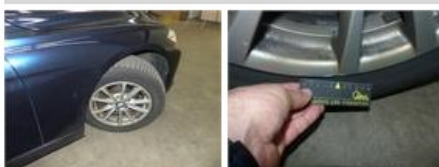

Door panel F L, Scratch(es), Acceptable	0,00