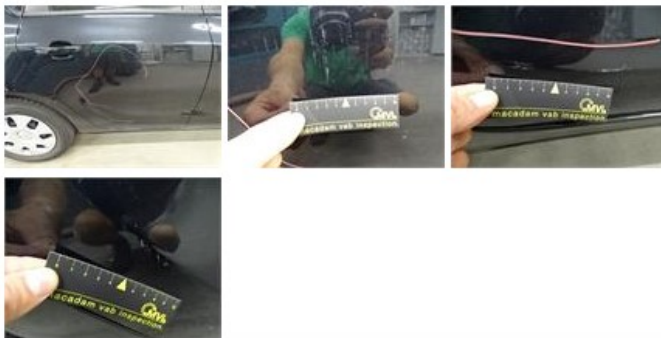

*No pictures to display*

<b>Rear window, Scratch(es), E - Replace</b>	<b>0,00</b>
--	-------------

Bonnet, Chemical pollution, LI - Repair and paint (complete) 290,08

Door R R, Scratch(es), LI - Repair and paint (complete) 318,35