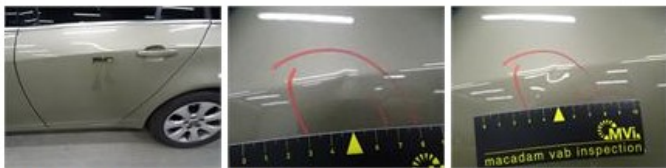

Assistance equipment

Spare wheel	Yes

Total cost ex VAT	1052,01

Door R L, Dent(s) and scratch(es), LI - Repair and paint (complete)	318,35