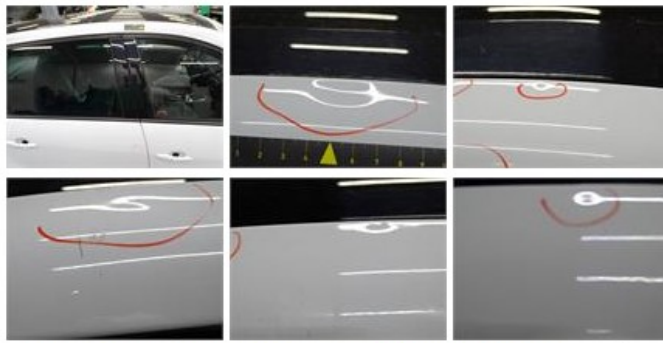

Alloy rim F L polished, Scratch(es), LI - Repair and paint (complete) 95,00