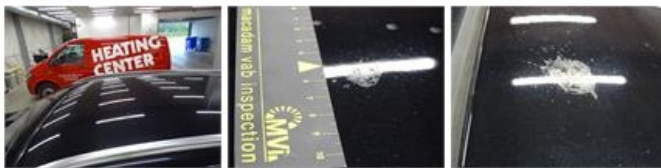

Alloy rim F L polished, Scratch(es), LI - Repair and paint (complete) 95,00

Roof, Chemical pollution, LI - Repair and paint (complete) 481,50

Bumper corner R L, Scratch(es), Smart repair 110,64

Alloy rim R R polished, Scratch(es), LI - Repair and paint (complete) 95,00