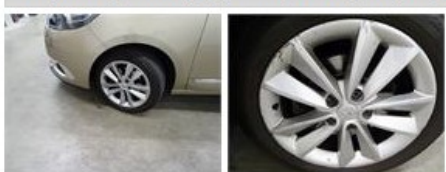

RENAULT Scenic: 1EZL395			
Vinnnumber:	VF1JZ14K649041583	Versionname:	SCENIC PriviEge 110PK
First Registrationdate:	29/04/2013	Fiscalpower:	
Expertise Mileage:	78291	Power Kw:	81
Bodytype:	Hatchback	Body color:	Brown
Gearbox:	MAN 6 VIT	Paint type:	Metalic
Transmission:	Front	Rims summer:	Aluminium
Fueltype:	Diesel	Oil level:	OK
Battery functioning:	Yes	Parking lot:	3206
Number of doors:	5		
Number of seats:	5		
Number head rests:	5		
Rims summer:	Aluminium		
Category:	Passenger Car		
Oil level:	OK		

Degree of wear				
	205/55/16/95 V LightMetal			
Summer tyres:	Fr.L.	Continental: 5 mm	Fr.R.	Continental: 5 mm
	Re.L.	Continental: 6 mm	Re.R.	Continental: 6 mm

Assistance equipment			
Emergency spare wheel	Yes	Jack	Yes
Total cost ex VAT			805,00
Alloy rim F L, Scratch(es), LI - Repair and paint (complete)			95,00