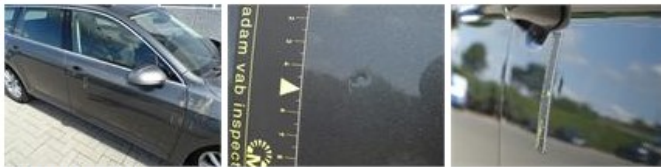

Rearview mirror housing L, Scratch(es), Acceptable 0,00

No pictures to display

Door F R, Dent(s) and scratch(es), LI - Repair and paint (complete) 318,35