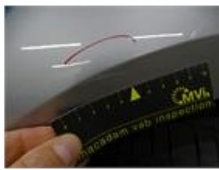

Alloy rim R L, Scratch(es), Acceptable 0,00

No pictures to display

Wing F R, Scratch(es), LI - Repair and paint (complete) 220,18

Front bumper, Scratch(es), LI - Repair and paint (complete) 211,80

Bumper R, Scratch(es), LI - Repair and paint (complete) 211,80