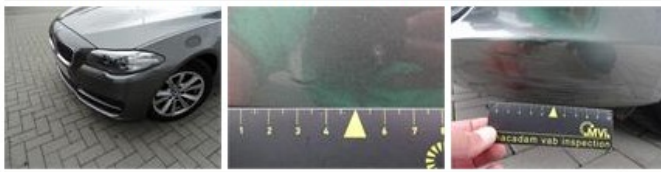

Bumper F, Scratch(es), LI - Repair and paint (complete) 254,16