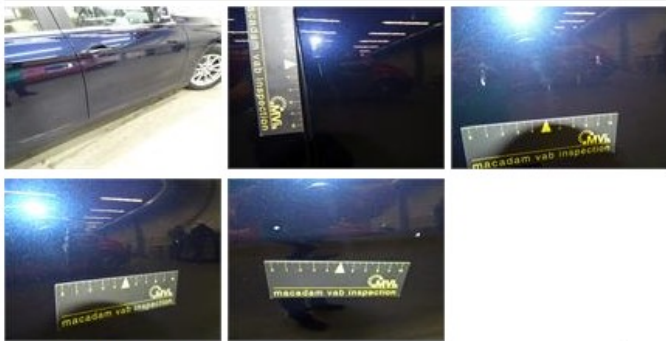

Bonnet, Dent(s), Acceptable	0,00

No pictures to display