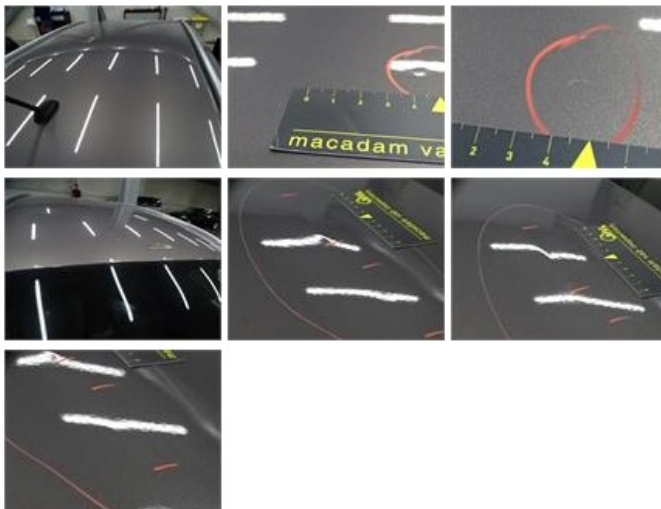

Door R L, Dent(s) and scratch(es), LI - Repair and paint (complete) 318,35

Roof, Dent(s) and scratch(es), LI - Repair and paint (complete) 481,50

Wing F L, Scratch(es), Acceptable 0,00

No pictures to display