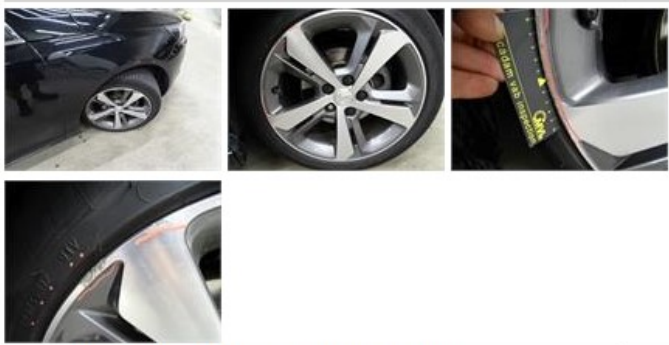

Bumper R, Scratch(es), LI - Repair and paint (complete)	211,80