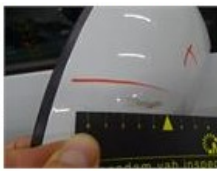

Wing R L, Scratch(es), LI - Repair and paint (complete) 308,20