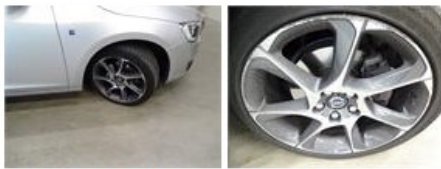

Degree of wear

	235/40/18/95 W LightMetal			
Summer tyres:	Fr.L.	Continental: 4 mm	Fr.R.	Continental: 4 mm
	Re.L.	Continental: 5 mm	Re.R.	Continental: 5 mm

Assistance equipment

Repair kit	Yes	Compressor	Yes
Total cost ex VAT			902,30
Bumper F, Scratch(es), LI - Repair and paint (complete)			211,80

Bonnet, Dent(s), Acceptable		0,00
-----------------------------	--	------

No pictures to display

Alloy rim F R polished, Scratch(es), LI - Repair and paint (complete)		95,00
---	--	-------

Alloy rim R L polished, Scratch(es), LI - Repair and paint (complete) 95,00