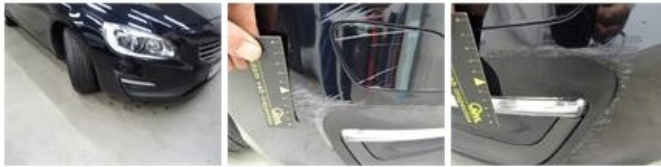

Bumper F, Scratch(es), LI - Repair and paint (complete) 211,80

Door R L, Repaired, Acceptable 0,00

No pictures to display

Bonnet, Chemical polution, LI - Repair and paint (complete) 290,08