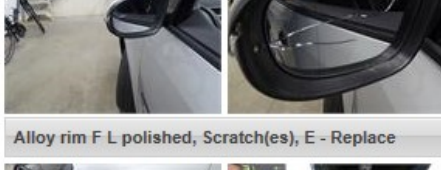

Alloy rim F L polished, Scratch(es), E - Replace 235,20

Mirror side blinker L, Broken, E - Replace 30,00

Alloy rim F R polished, Scratch(es), Acceptable 0,00

No pictures to display

Door R L, Dent(s), It - Spot repair 115,56