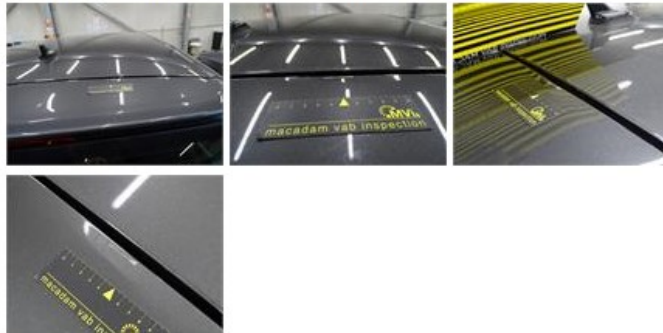

Tailgate, Scratch(es), LI - Repair and paint (complete)	301,68