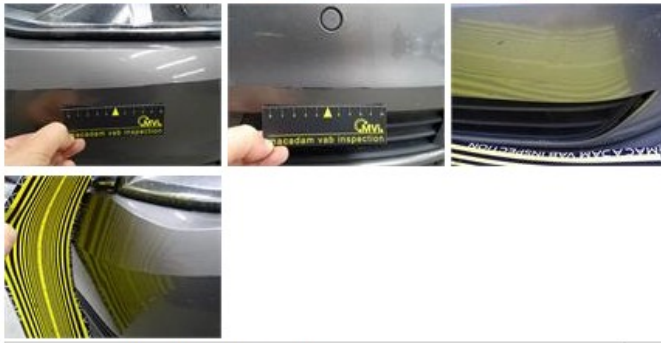

Windscreen, Stone chip(s), Acceptable	0,00
<i>No pictures to display</i>	
Door R R, Scratch(es), Acceptable	0,00
<i>No pictures to display</i>	
Steering wheel, Scratch(es), Acceptable	0,00
<i>No pictures to display</i>	
Rear window, Not original part, Acceptable	0,00
<i>No pictures to display</i>	
Wing F R, Dent(s) and scratch(es), Acceptable	0,00
<i>No pictures to display</i>	
Bonnet, Stone chip(s), Acceptable	0,00
<i>No pictures to display</i>	
Door F R, Scratch(es), Acceptable	0,00
<i>No pictures to display</i>