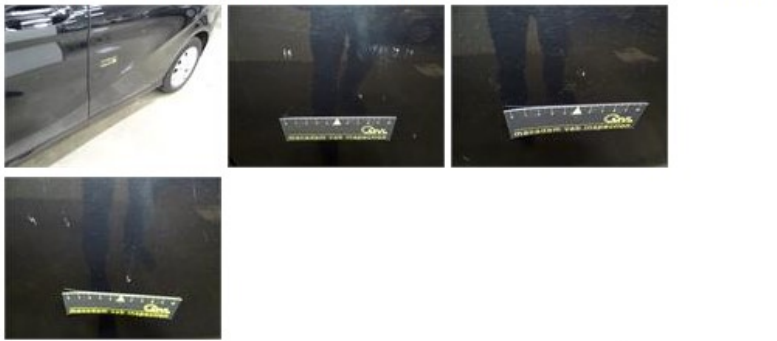

Alloy rim F.R. Scratch(es), Acceptable			0,00