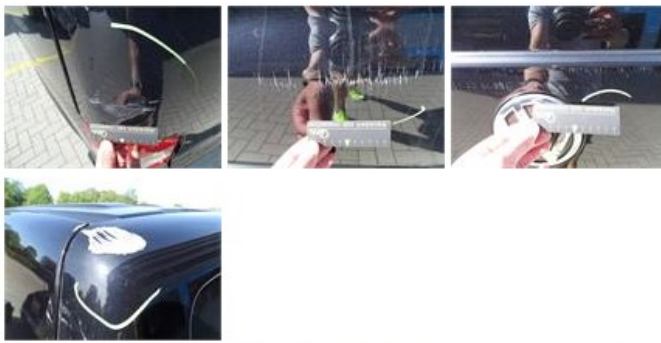

Tailgate, Dent(s) and scratch(es), Le - Replace and paint 799,99

Rearview mirror housing R, Scratch(es), Smart repair 110,64

Sidewall FL (LCV), Dent(s) and scratch(es), LI - Repair and paint (complete) 400,00