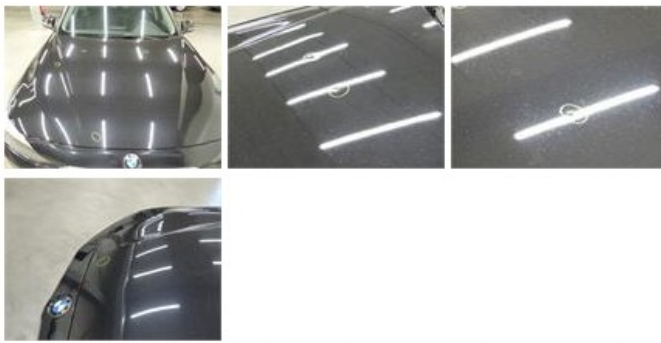

Bumper R, Dent(s) and scratch(es), Le - Replace and paint 0,00